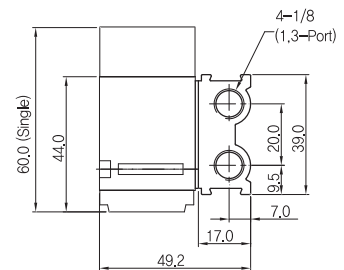

② 배관형식

D: 직접배관형 매니폴더

BLK : 블랭킹 플레이트

SP : 패킹, 볼트 세트

매니폴더 치수

항목	연수											
	2	3	4	5	6	7	8	9	10	11	12	
B	40,0	56,0	72,0	88,0	104,0	120,0	136,0	152,0	168,0	184,0	200,0	
A	53,0	69,0	85,0	101,0	117,0	133,0	149,0	165,0	181,0	197,0	213,0	

SCB46 : SCP460 매니폴더

③ 연수

02: 2연 매니폴더

(표준 : 2연 ~ 14연)

② 배관형식

D: 직접배관형 매니폴더

BLK : 블랭킹 플레이트

SP : 패킹, 볼트 세트

매니폴더 치수

항목	연수	2	3	4	5	6	7	8	9	10	11	12
B		46,0	65,0	84,0	103,0	122,0	141,0	160,0	179,0	198,0	217,0	236,0
A		59,0	78,0	97,0	116,0	135,0	154,0	173,0	192,0	211,0	230,0	249,0

n=연수