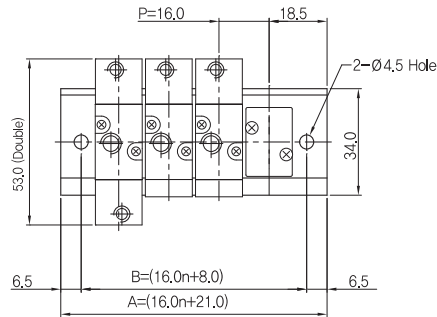

▶ 2위치 더블

SCP380D

▶ 매니폴더 주문형식(직접배관형)

① 시리즈

SCB36 : SCP360 매니폴더

③ 연수

02: 2연 매니폴더

(표준 : 2연 ~ 14연)

② 배관형식

D: 직접배관형 매니폴더

BLK : 블랭킹 플레이트

SP : 패킹, 볼트 세트

매니폴더 치수

항목	연수											
	2	3	4	5	6	7	8	9	10	11	12	
B	40,0	56,0	72,0	88,0	104,0	120,0	136,0	152,0	168,0	184,0	200,0	
A	53,0	69,0	85,0	101,0	117,0	133,0	149,0	165,0	181,0	197,0	213,0	