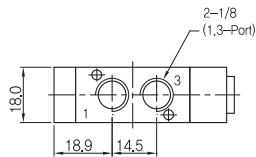

◆ SCP460 시리즈

▶ 2위치 싱글

SCP461D (N,C)

SCP471D (N,O)