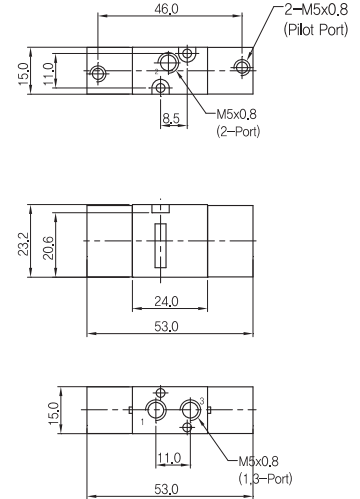

▶ 2위치 더블

SCP380D

▶ 매니폴더 주문형식(직접배관형)

① 시리즈

SCB36 : SCP360 매니폴더

③ 연수

02: 2연 매니폴더

(표준 : 2연 ~ 14연)