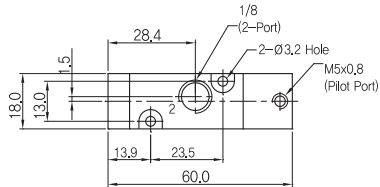

◆ SCP460 시리즈

▶ 2위치 싱글

SCP461D (N,C)

SCP471D (N,O)