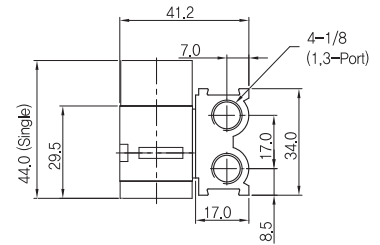

▶ 2위치 더블

SCP380D

▶ 매니폴더 주문형식(직접배관형)

① 시리즈

SCB36 : SCP360 매니폴더

③ 연수

02: 2연 매니폴더

(표준 : 2연 ~ 14연)

② 배관형식

D: 직접배관형 매니폴더

BLK : 블랭킹 플레이트

SP : 패킹, 볼트 세트

매니폴더 치수

항목	연수											
	2	3	4	5	6	7	8	9	10	11	12	
B	40,0	56,0	72,0	88,0	104,0	120,0	136,0	152,0	168,0	184,0	200,0	
A	53,0	69,0	85,0	101,0	117,0	133,0	149,0	165,0	181,0	197,0	213,0	