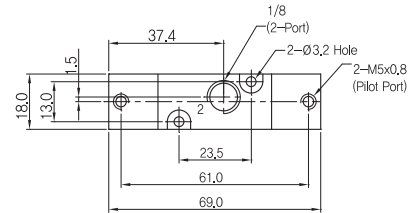

② 배관형식

D: 직접배관형 매니폴더

BLK : 블랭킹 플레이트

SP : 패킹, 볼트 세트

매니폴더 치수

항목	연수											
	2	3	4	5	6	7	8	9	10	11	12	
B	40,0	56,0	72,0	88,0	104,0	120,0	136,0	152,0	168,0	184,0	200,0	
A	53,0	69,0	85,0	101,0	117,0	133,0	149,0	165,0	181,0	197,0	213,0	

◆ SCP460 시리즈

▶ 2위치 싱글

SCP461D (N,C)

SCP471D (N,O)

▶ 2위치 더블

SCP480D

▶ 매니폴더 주문형식(직접배관형)

① 시리즈