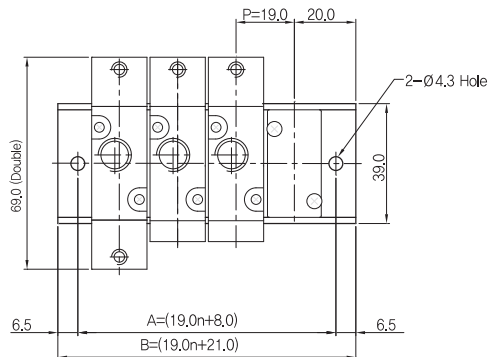

② 배관형식

D: 직접배관형 매니폴더

BLK : 블랭킹 플레이트

SP : 패킹, 볼트 세트

매니폴더 치수

항목	연수											
	2	3	4	5	6	7	8	9	10	11	12	
B	40,0	56,0	72,0	88,0	104,0	120,0	136,0	152,0	168,0	184,0	200,0	
A	53,0	69,0	85,0	101,0	117,0	133,0	149,0	165,0	181,0	197,0	213,0	

SCB46 : SCP460 매니폴더

③ 연수

02: 2연 매니폴더

(표준 : 2연 ~ 14연)

② 배관형식

D: 직접배관형 매니폴더

BLK : 블랭킹 플레이트

SP : 패킹, 볼트 세트

매니폴더 치수

항목	연수	2	3	4	5	6	7	8	9	10	11	12
B		46,0	65,0	84,0	103,0	122,0	141,0	160,0	179,0	198,0	217,0	236,0
A		59,0	78,0	97,0	116,0	135,0	154,0	173,0	192,0	211,0	230,0	249,0

n=연수