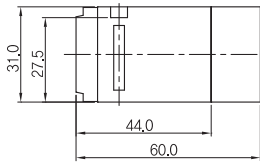

◆ SCP460 시리즈

▶ 2위치 싱글

SCP461D (N,C)

SCP471D (N,O)