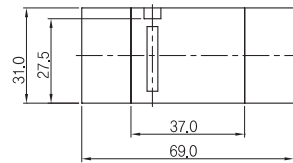

② 배관형식

D: 직접배관형 매니폴더

BLK : 블랭킹 플레이트

SP : 패킹, 볼트 세트

매니폴더 치수

항목	연수											
	2	3	4	5	6	7	8	9	10	11	12	
B	40,0	56,0	72,0	88,0	104,0	120,0	136,0	152,0	168,0	184,0	200,0	
A	53,0	69,0	85,0	101,0	117,0	133,0	149,0	165,0	181,0	197,0	213,0	

◆ SCP460 시리즈

▶ 2위치 싱글

SCP461D (N,C)

SCP471D (N,O)

▶ 2위치 더블

SCP480D

▶ 매니폴더 주문형식(직접배관형)

① 시리즈